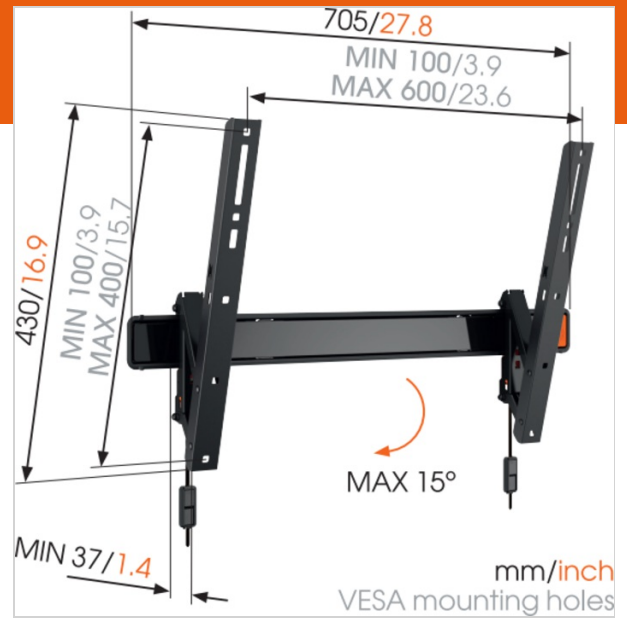

WALL 2315 Tilting TV Wall Mount

Article number (SKU) 8350810
Colour Black

Key benefits

- Simply Smart Value: Great comfort for an affordable price
- Tilt (up to 15°) to avoid reflections
- Lock your TV securely in place

For large TVs up to 65 inch (165 cm)

The WALL 2315 TV wall mount is suitable for 40 to 65 inch (101 to 165 cm) TVs. It provides safe and secure mounting for TVs up to 40 kg (88 lbs).

Squeezed for space? Mount your TV higher up on the wall

Putting a TV higher on the wall with the WALL 2315 TV wall mount is a great way to save space, reduce reflections and keep your TV safely out of reach of pets or children. Simply tilt your TV forward to watch it in comfort from where you are lounging or sitting.

The WALL series: simply smart value

Mounting your TV on the wall saves space, making even the smallest of rooms feel bigger. The modern and trendy Vogel's WALL series is the ideal choice when you are looking for an affordable TV wall mount with a quality build and clean finish. It's simply smart value.

Need to tuck your TV away even further?

Mount it in a corner to save even more space. Check out our full-motion TV wall brackets, perfect for any corner of the room.