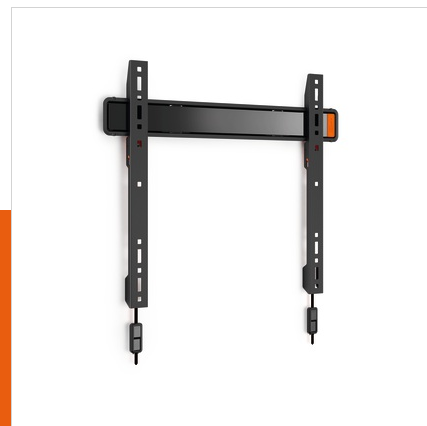

WALL 2205 Fixed TV Wall Mount