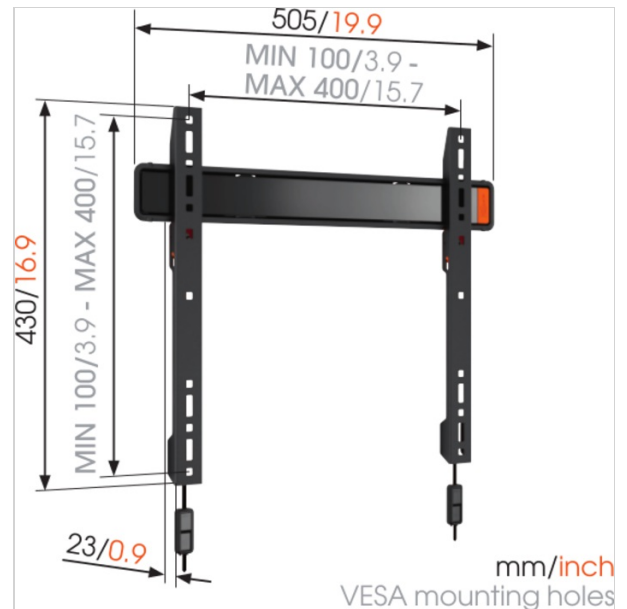

WALL 2205 Fixed TV Wall Mount

Article number (SKU) 8350070
Colour Black

Key benefits

- Simply Smart Value: Great comfort for an affordable price
- Mount your TV only 2,3 cm from the wall
- Lock your TV securely in place

For TVs up to 55 inch (140 cm)

The WALL 2205 TV wall mount is suitable for 32 to 55 inch (81 to 140 cm) TVs. This sturdy mount supports up to 50 kg (121 lbs).

Your TV like a piece of fine art on your wall

Use the WALL 2205 TV wall mount to mount your TV flat and secure against the wall. A great way to save space in a narrow room. Click the screen securely into place with Vogel's Autolock system.

The WALL series: simply smart value

Mounting your TV on the wall saves space, making even the smallest of rooms feel bigger. The modern and trendy Vogel's WALL series is the ideal choice when you are looking for an affordable TV wall bracket with a quality build and clean finish. It's simply smart value.

Want to reduce reflections in your TV?

Are you fed up with that nasty glare from the evening sun? Try our tilting TV wall brackets to reduce reflections and glare.