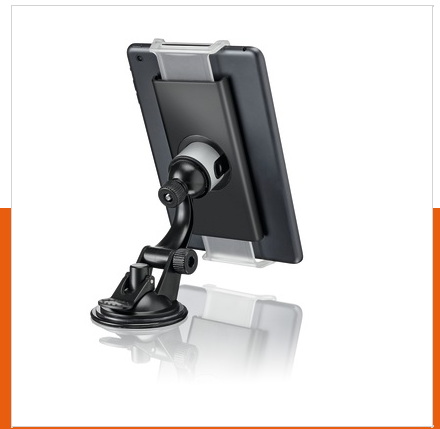

TMS 1050 Tablet Dashboard Pack

www.vogels.com

VOGEL'S HOLDING BV 2017 (c) All rights reserved
Subject to printing errors, technical and price
amendments
Date: 15-05-2017

Specifications

Product specifications

Product type number	TMS 1050
Article number (SKU)	8371500
Colour	Black
EAN single box	8712285326769
Guarantee	Lifetime
Min. screen size (inch)	7
Max. screen size (inch)	13
Max. weight load (kg)	2