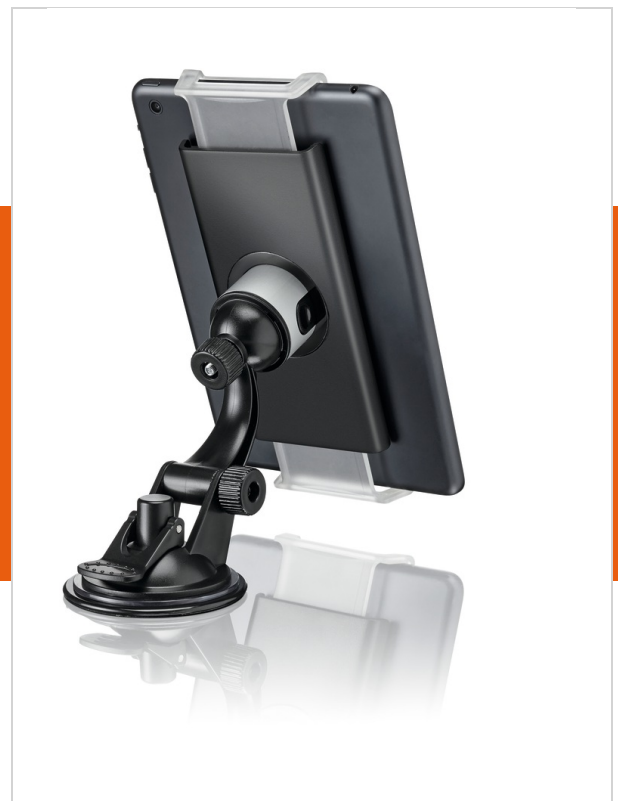

TMS 1050 Tablet Dashboard Pack

Article number (SKU) 8371500
Colour Black

Your Music and Apps at Your Fingertips

Do you want to be able to take your favourite music and navigation apps on long drives? Worried about your tablet falling on the floor? With their detailed experience, our designers created a tablet mount that would work well on the road while driving. Now you can make your trip more enjoyable by having your tablet securely fixed to your windscreen with our clever tablet mounts and tablet holders.

A Tablet Holder that Fits all Tablet Brands

The stylishly designed Vogel's tablet holder fits all tablets from 7-13 inches with a thickness of 0.2-0.5 inches (0.5-1.3 cm). The Tablet Dashboard Pack has everything you need to mount a tablet in the car with a tablet holder and a car dashboard mount.

Your Tablet at Your Fingertips

To have your tablet at your fingertips, but keep it safely out of the way, our mount comes with everything you need to attach it securely to your car windscreen. Simply clip the tablet holder to any tablet and snap it securely onto the car dashboard mount. The RingO technology lets you rotate your tablet from landscape to portrait and back again. You don't have to worry about it falling; even on the bumpiest roads.

We created the Vogel's Tablet Dashboard Pack to make long drives more enjoyable. It's easy when you can listen to your favourite song or check your navigation system on a tablet in the car.

TMS 1050 Tablet Dashboard Pack