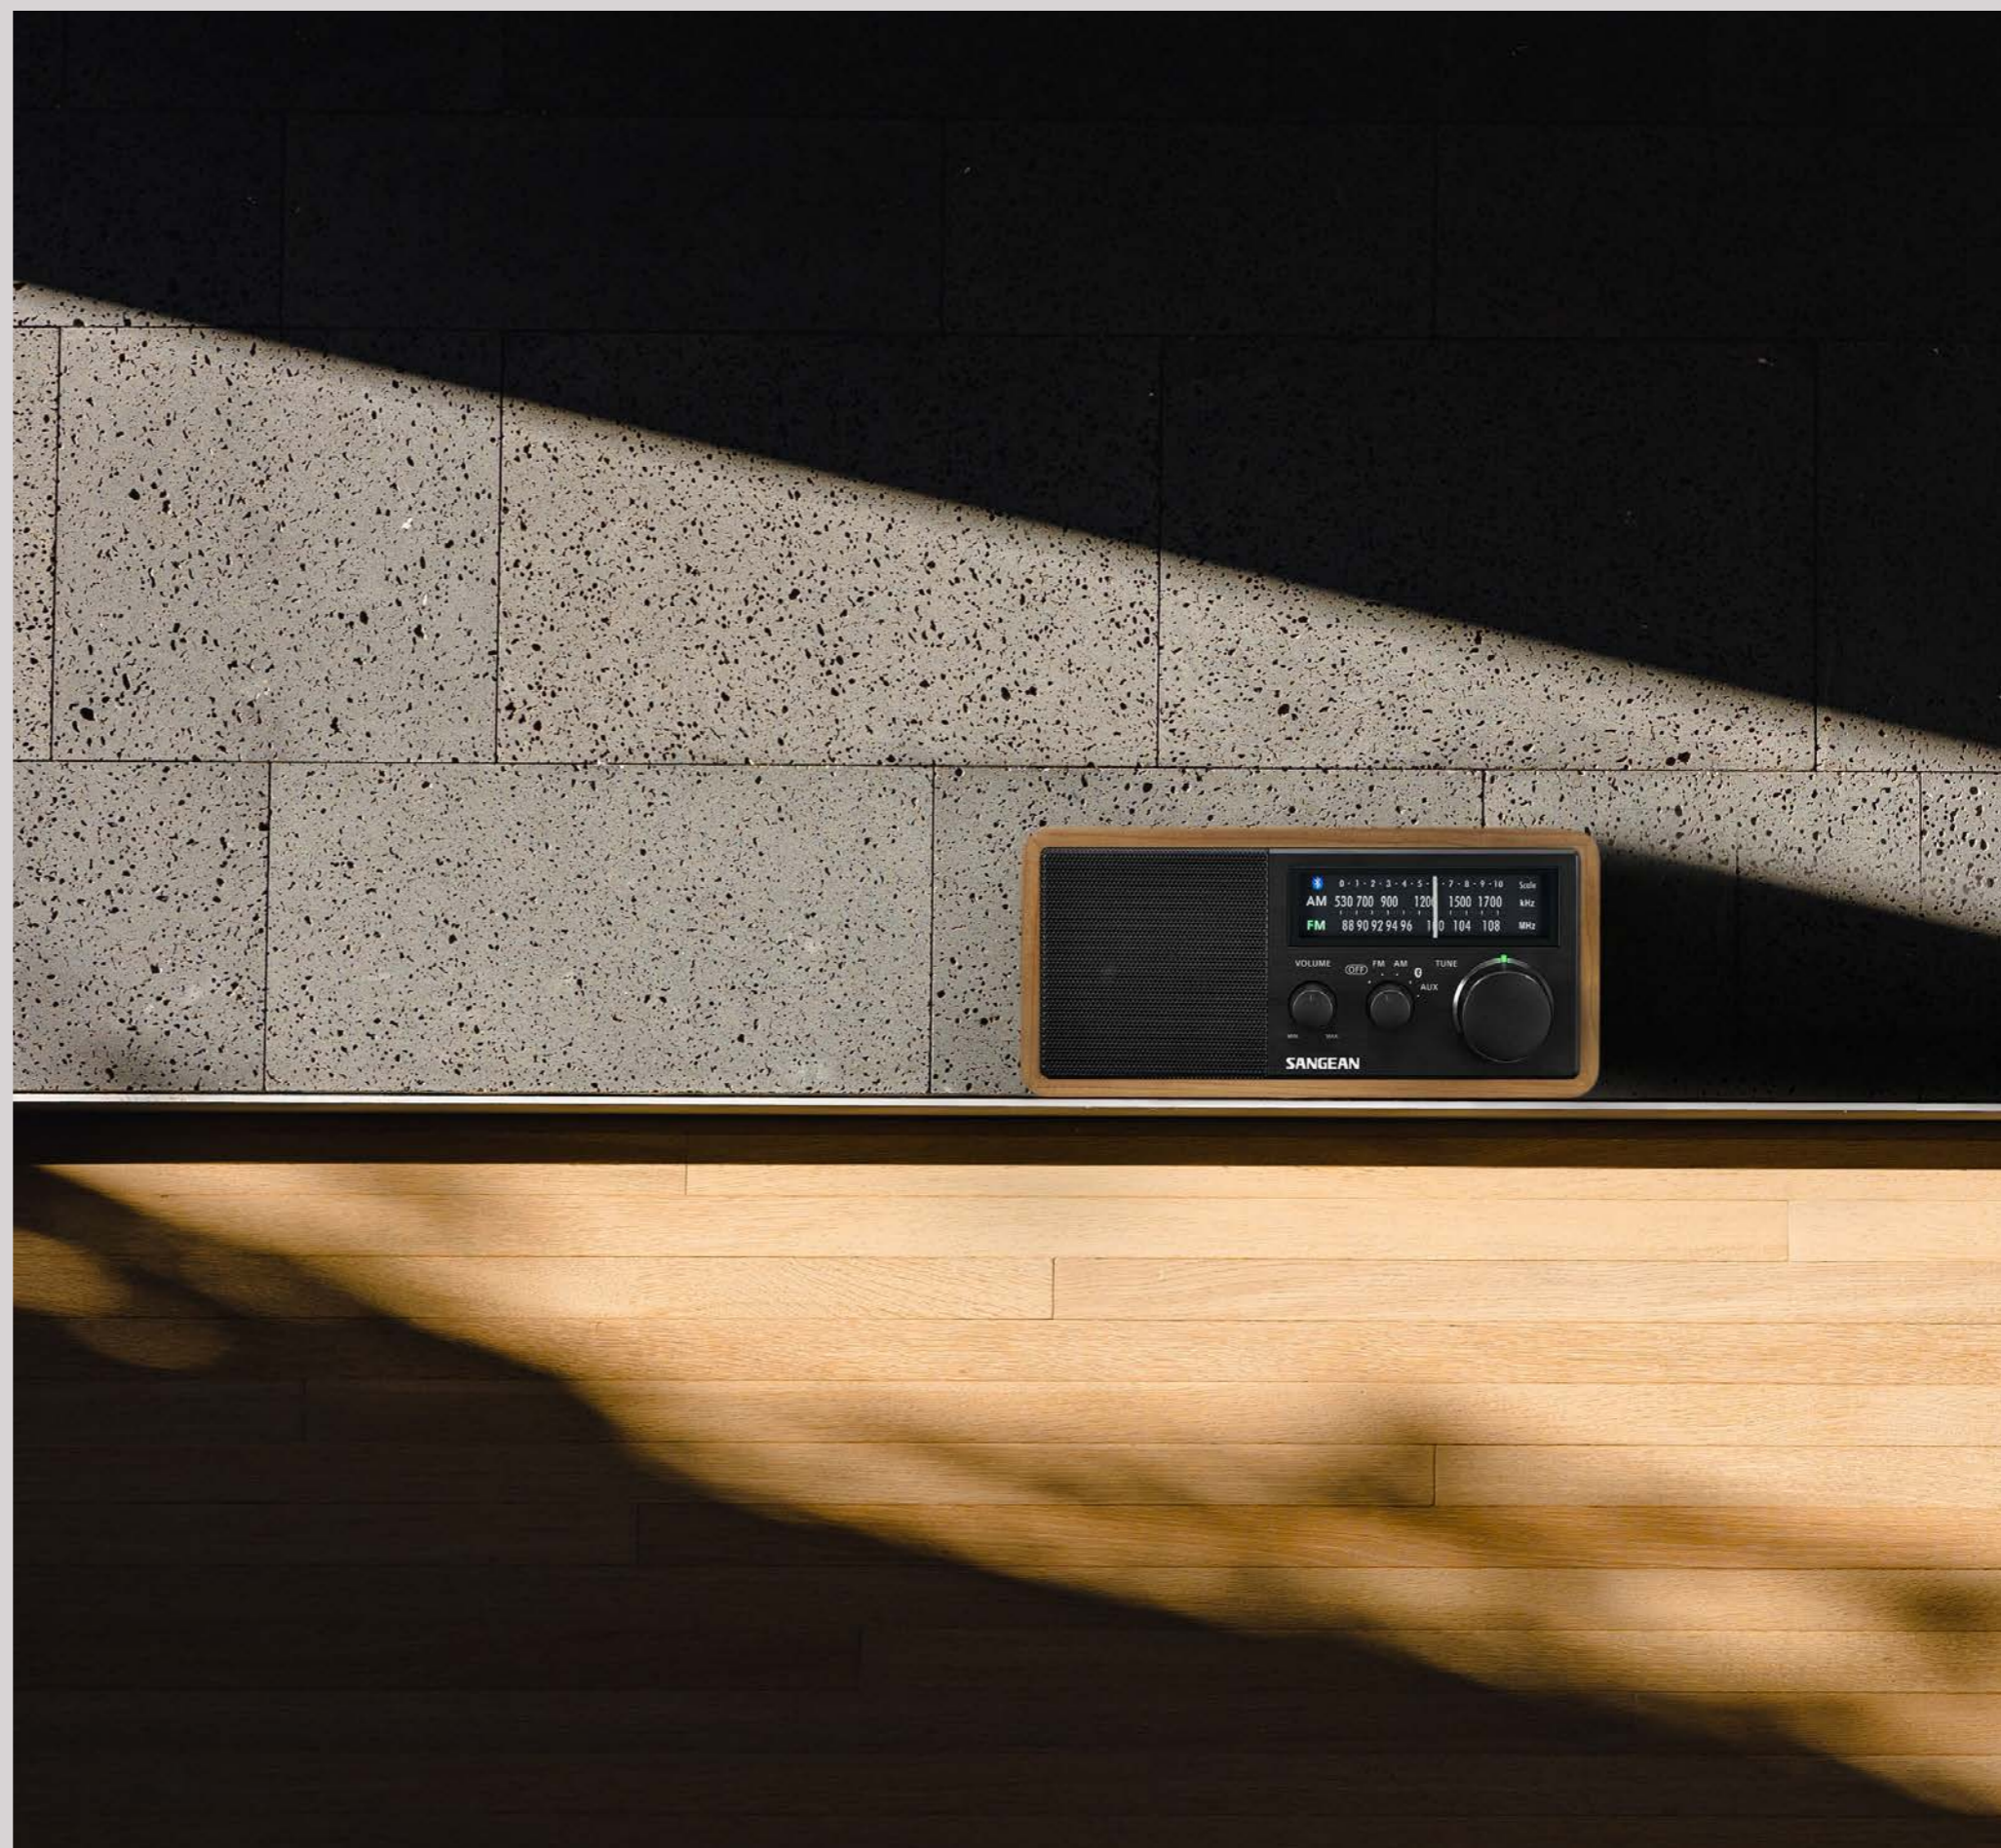

38 POCKET RADIOS & ACCESSORIES

SR-32 / SR-35 / SR-36 / DPR-39 / DT-800 / DT-250 / DT-120 / DT-140
DPR-64 / FMT-02 / PS-300 / PS-100 / DPR-35

TABLETOP RADIOS

Elegant simplicity combined with state-of-the-art performance makes the WR-11BT+ a fine choice for an AM/FM radio. In true SANGEAN tradition, the sensitivity and reception is excellent, providing clear and static-free listening. Only three dial knobs are needed to adjust the volume, select AM/FM bands, choose between AUX-in and (optional) Bluetooth wireless inputs, and precisely tune your station selection.