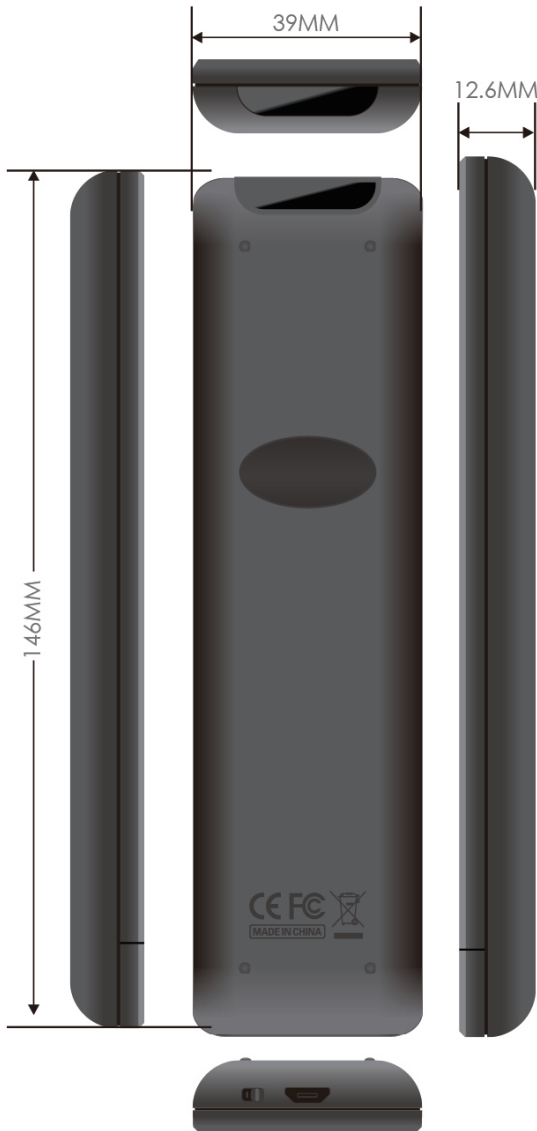

NEO M1

2.4GHz Wireless AirMouse

- Six-axis gyroscope gaming support (only on MINIX NEO Series)
- Anti-shake intelligence for superior accuracy and control
- USB plug-and-play receiver
- Built-in sleep function
- Built-in rechargeable lithium battery
- Operating range up to 10 meters
- Multi-OS support: Windows, Mac OS X, Android and Linux

<http://www.facebook.com/minixtech>

General Enquiries: sales@minix.com.hk
Technical Enquiries: support@minix.com.hk

NEO M1

2.4GHz Wireless GyroMouse

- ✓ Six-axis gyroscope & accelerometer
- ✓ Superior accuracy and control
- ✓ USB plug-and-play receiver
- ✓ Advanced power management