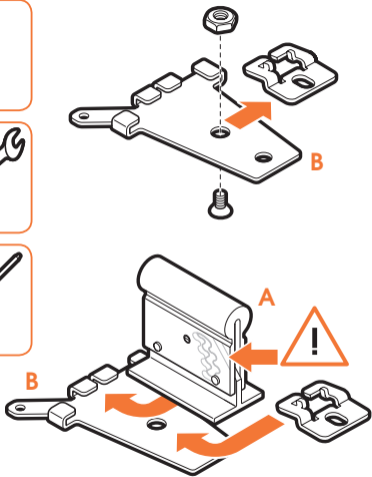

expanding experiences

SOUND 5203

Fits HEOS 3 (Max. weight load = 3 kg)

Scan the QR-code to find the installation movie on YouTube:

More information on: www.vogels.com

no.10

no.10

4