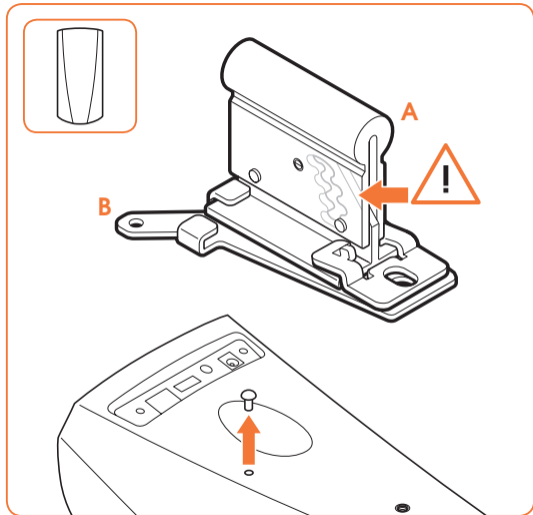

expanding experiences

SOUND 5203

Fits HEOS 3 (Max. weight load = 3 kg)

Scan the QR-code to find the installation movie on YouTube:

More information on: www.vogels.com

no.10

no.10

4