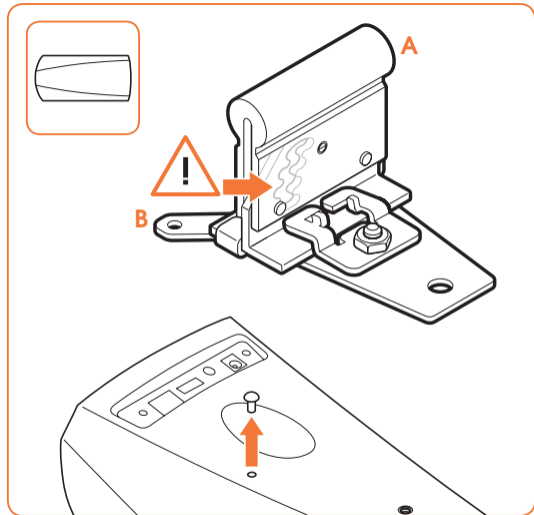

expanding experiences

SOUND 5203

Fits HEOS 3 (Max. weight load = 3 kg)

Scan the QR-code to find the installation movie on YouTube:

More information on: www.vogels.com

no.10

no.10

4