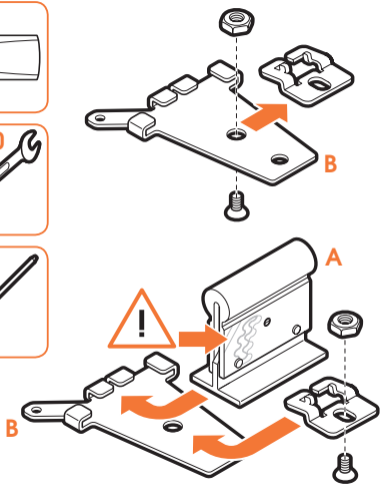

expanding experiences

SOUND 5203

Fits HEOS 3 (Max. weight load = 3 kg)

Scan the QR-code to find the installation movie on YouTube:

More information on: www.vogels.com

no.10

no.10

4