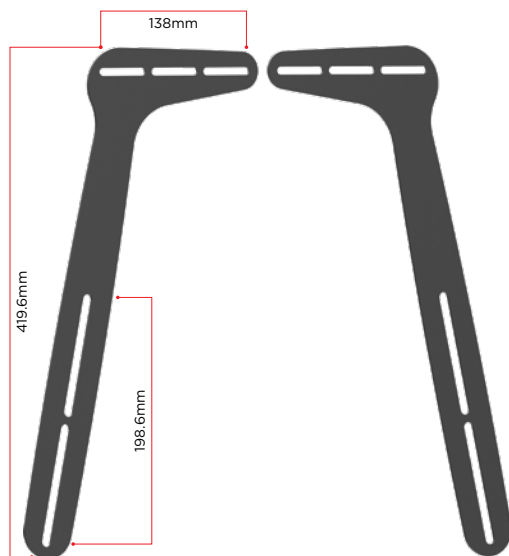

VSB-100

Universal Soundbar Bracket

Features

The Ezymount VSB-100 universal soundbar mount gives you the ability to attach a soundbar directly onto a flat panel TV (above or below) instead of mounting it to the wall.

The advantage of mounting a soundbar directly onto a flat panel TV is, no matter what angle the TV is viewed, the soundbar will be set at the same angle, helping you achieve the very best visual and sound experience.

The soundbar mounts are attached using the mounting holes on the back of the TV, giving you the option to mount the soundbar either above or below the TV. The mount can also be attached when a TV is freestanding on an entertainment unit or affixed to a wall using a tilt, turn or flat TV wall mount.

Quality. The Ezymount VSB-100 Soundbar mount is made from quality materials and is covered by a ten year warranty.