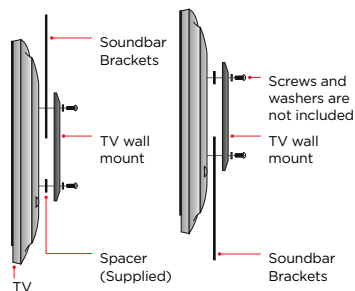

Up to
600x400mm
VESA

Weight
Capacity
15kg

For use with wall mount

If installing speaker
above TV

If installing speaker
below TV