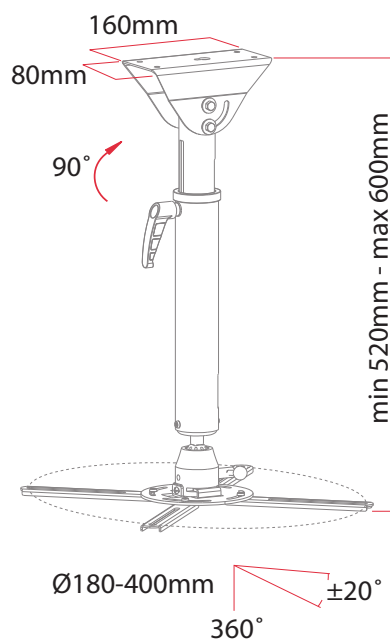

Mounting
Range
**180-400
mm**

Height
Adjustment
**520-600
mm**

Weight
Capacity
30kg

WHITE

See over page for detailed product information

CANOHM

VPM-300

Telescopic Projector Mount

Features

- Integrated ball joint allows 360° rotation, $\pm 20^\circ$ tilt and $\pm 20^\circ$ swivel for perfect positioning
- Cable management channel conceals cabling for neat and tidy installation
- Weight Capacity up to 30kg suits a wide range of projectors
- Height adjustable from 520mm to 600mm
- Adapter mounting range from 180mm to 400mm
- Ceiling adapter angle adjustment suits flat or inclined ceilings

Package includes

- 1 x Telescopic pole with ceiling adapter
- 1 x Adapter Disc
- 4 x Mounting Arms
- Mounting Hardware
- Installation Instructions

Specifications

Colour	White
Capacity	30kg
Mounting Range	180mm to 400mm
Rotation	360°
Tilt	$\pm 20^\circ$
Swivel	$\pm 20^\circ$

Mounting Range
180-400 mm

Height Adjustment
520-600 mm

Weight Capacity
30kg

WHITE