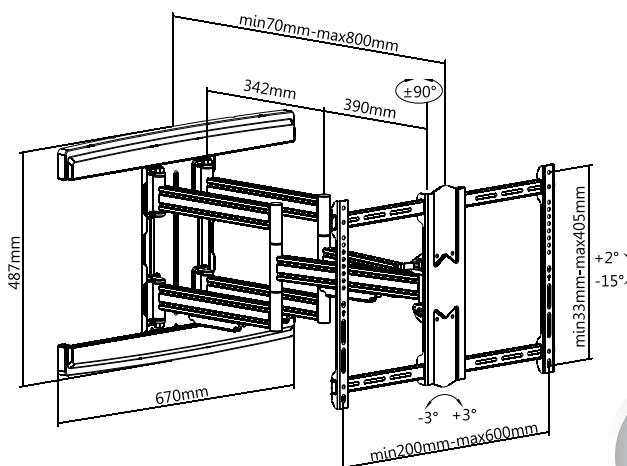

- Designed to fit 600mm studs
- Lateral adjustment along wall-plate for perfect positioning of your TV
- Swivels up to 180° and Tilts from -15° to +2°
- Extends from wall up to 800mm
- Built-in level adjustment ensures perfect positioning

A great feature of this unique mount is the ability to position the main part of the mount almost anywhere along the wall plate. This allows the TV/Mount combination to be placed almost millimetre perfect to a required position along your wall – regardless of where the wall studs are located.

Package includes

Universal TV adaptor, tilt and turn bracket assembly, unique wall mounting plate, plastic trims, mounting hardware and assembly instructions.

Specifications

Colour	Black (VLM-6600B)
Screen sizes	94cm (37") to 229cm (90")
Mounting screw	VESA 200x100, 200x200, 300x200, 300x300, 400x200, 400x300, 400x400 and 600x400.
Weight Capacity	70kg (screen weight)
Tilt Range	-15° to +2°
Swivel Range	180° (Swivel range can be affected by larger screen sizes)
Level Adjustment	±3°
Dimensions	800(H) x 650(W) x 487(D)mm

Screens
37-90"
94-229cm

Up to
600x400mm
VESA

Weight
Capacity
70kg

BLACK