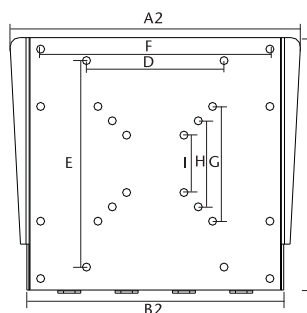

A1 = 265 B2 = 224mm
A2 = 254mm C = 220mm
B1 = 242mm D = 120mm

E = 180mm H = 75mm
F = 200mm I = 50mm
G = 100mm

VLC-220

FIXED LCD WALL MOUNT

- Low profile design (18mm), fast and simple wall mounting with VESA standard
- Dimensions: 220(H) x 265(W) x 18(D)mm
- VESA 200x200, 200x100, 100x100, 75x75, 50x50mm and also 120x180mm

Screens
23-42"
58-107cm

Up to
200x200mm
VESA

Weight
Capacity
35kg

BLACK