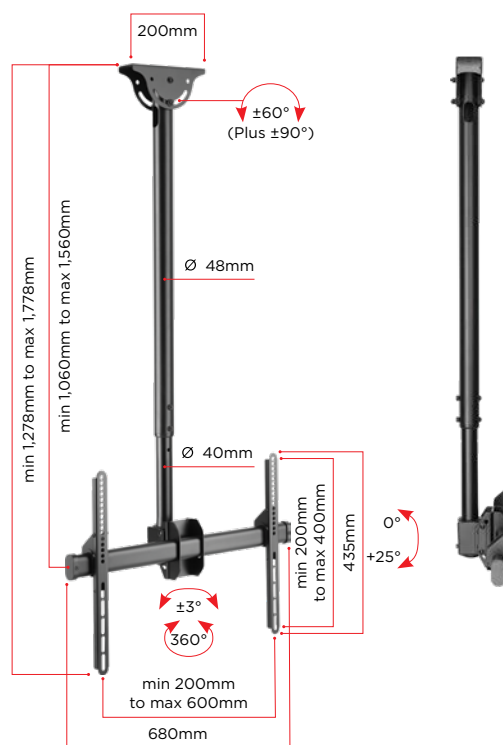

#### Features

- Telescopic height adjustment in 50mm increments for optimal viewing height
- Ceiling Plate can be adjusted up to 90° for use with Flat or Inclined Ceilings
- Tilt and Swivel function provides maximum visibility
- Level adjust provides perfect positioning
- Cable management channel conceals cabling for neat and tidy installation
- Easy installation as the great design and simple instructions combine to make mounting your TV a breeze.

#### Package includes

- 1 x Outer Pole
- 1 x Inner Pole
- 1 x Interface Bar
- 2 x Vertical Rails
- Mounting Hardware
- Installation Instructions

#### Specifications

<b>Colour</b>	Black
<b>Weight Capacity</b>	50kg
<b>Screen sizes</b>	37" to 70" (94cm to 178cm)
<b>Mounting screw hole pattern</b>	<b>VESA:</b> Up to 600 x 400mm
<b>Tilt Range</b>	0° to +25° Fixed (Tilt range can be affected by larger screen sizes)
<b>Swivel Range</b>	Up to 180°
<b>Level Adjust</b>	-3° to +3°

#### Also Available

VCL-200

Up to  
200x200mm  
VESA

VCL-400

Up to  
400x400mm  
VESA

Screens  
37-70"  
94-178cm

Up to  
600x400mm  
VESA

Weight  
Capacity  
50kg