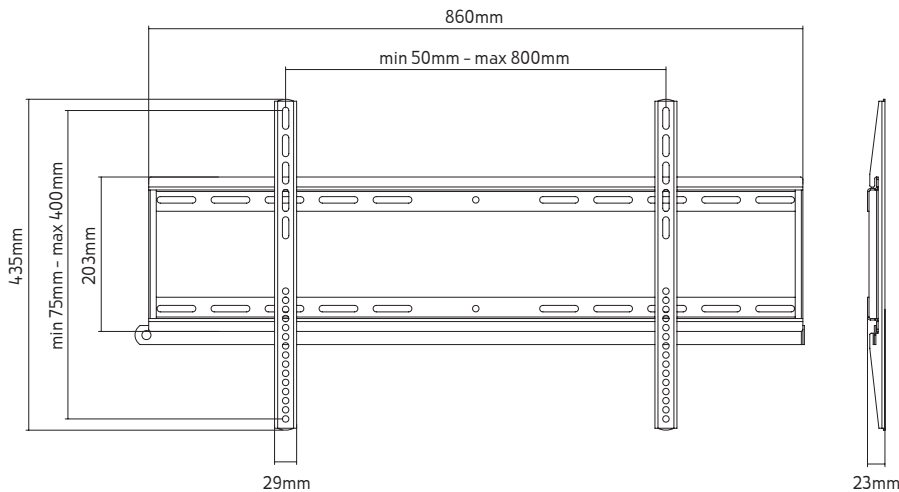

#### Specifications

<b>Colour</b>	Black
<b>Capacity</b>	70kg
<b>Screen sizes</b>	37" to 80" (94cm to 203cm)
<b>Mounting screw hole pattern</b>	Up to 800 x 400mm
<b>Distance of TV from Wall</b>	23mm

**Note:** If your TV, regardless of its screen size, weighs less than the weight capacity stated here, and the location of its mounting screw holes correspond with those listed, then this mount is suitable for your TV.

Screens  
**37-80"**  
94-203cm

Up to  
**800x400mm**  
VESA

Weight  
Capacity  
**70kg**

**BLACK**