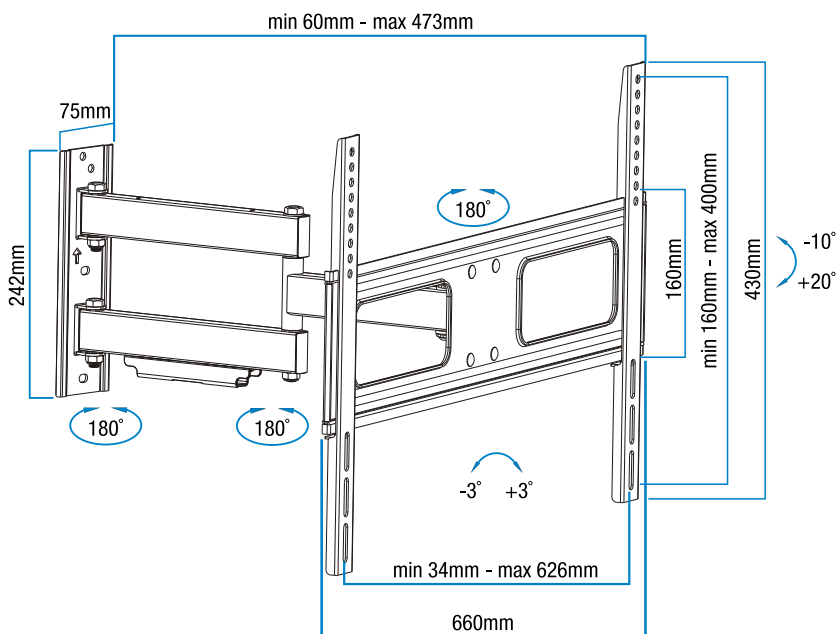

SLT-360

Articulated TV Wall Mount

Features

Full Motion Adjustment. Swivels up to 180° and Tilts -10° to +20°. Fully adjustable so you can angle your TV to suit your viewing position.

Ideal for mounting your TV in a corner or high on a wall.

Level Adjustment. Ensure the perfect installation with your TV always level with the helpful -3° to +3° level adjustment.

Easy installation. Good design and simple instructions combine to make mounting your TV a breeze. All necessary screws and hardware are included.

Package includes

Two universal vertical mounting rails, fully assembled articulated TV wall mount, mounting hardware and assembly instructions.

Specifications

Colour	Black
Capacity	50kg
Screen sizes	94cm (37") to 178cm (70")
Tilt range	-10° or +20° Fixed (Tilt range can be affected by larger screen sizes)
Mounting screw hole pattern	VESA: 200x200, 300x300, 400x200, 400x400, 600x400mm compliant
Distance of TV from wall	60 – 473mm

Note: If your TV, regardless of its screen size, weighs less than the weight capacity stated here, and the location of its mounting screw holes correspond with those listed, then this mount is suitable for your TV.

Screens
37-70"
94-178cm

Up to
600x400mm
VESA

Weight
Capacity
50kg

BLACK