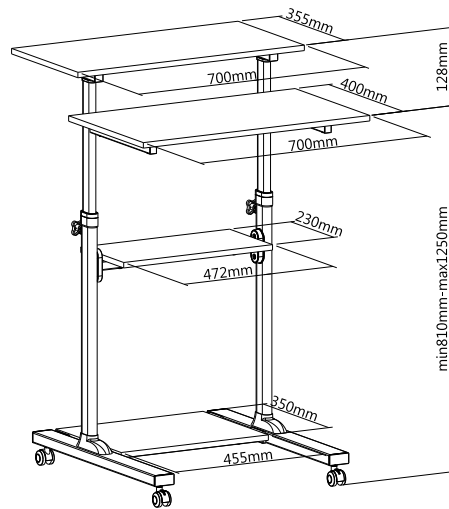

**Manual Lifting
Height Adjustment**

Allows easy transition
from sitting to standing

Weight Capacity
60kg/132lbs

EMC-01

Rotary Knob Lock

E1 Grade Particle Board

Powder-Coated Steel Frame

Four 1.5" Casters with Two Lockable