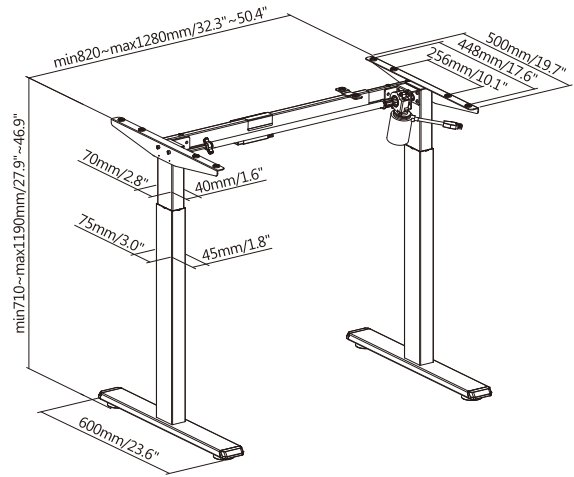

 3 Memory Settings

 Timer Reminder

 CM/INCH Conversion

EED-8 Series

Compact Electric Single-Motor Sit-Stand Desks

Models below include Advanced Memory Controller and Frame

EED-822D

Standard Column 2-Stage

Frame Colours:

Item No.	EED-822D
Width Range	820-1280mm
Height Range	710-1190mm
Weight Capacity	80kg
Max. Speed	25mm/s