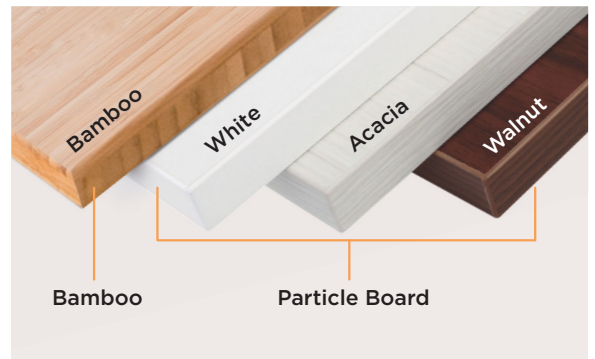

# Rectangular Column Multi-Motor Sit-Stand Desk

Ergovida

EED-643D

Quad Motor  3-Stage

**Lockable Screen**  
prevents unexpected operation

**Additional Desktop**  
Material, Colours, Shape and Dimensions are customizable

Desk Frame Colours:

Item No.	EED-643D
Weight Capacity	125kg/275lbs x2
Width Range	1000-1700mm (39.4"-66.9")
Height Range	620-1280mm (24.4"-50.4")
Max. Speed	38mm/s
Control Type	Touch
Power Input	100-240V