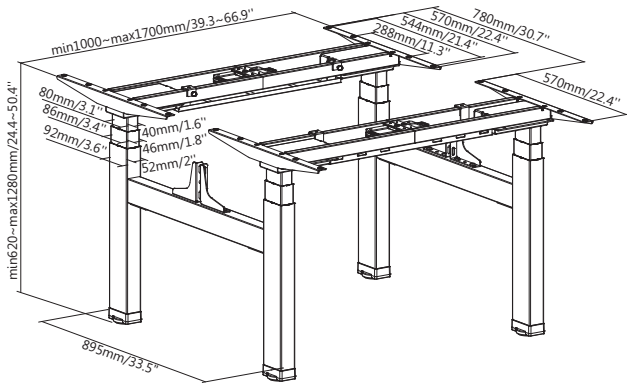

# Rectangular Column Multi-Motor Sit-Stand Desk

Ergovida

EED-643D

Quad Motor  3-Stage

**Lockable Screen**  
prevents unexpected operation

**Additional Desktop**  
Material, Colours, Shape and Dimensions are customizable

Desk Frame Colours:

Item No.	EED-643D
Weight Capacity	125kg/275lbs x2
Width Range	1000-1700mm (39.4"-66.9")
Height Range	620-1280mm (24.4"-50.4")
Max. Speed	38mm/s
Control Type	Touch
Power Input	100-240V