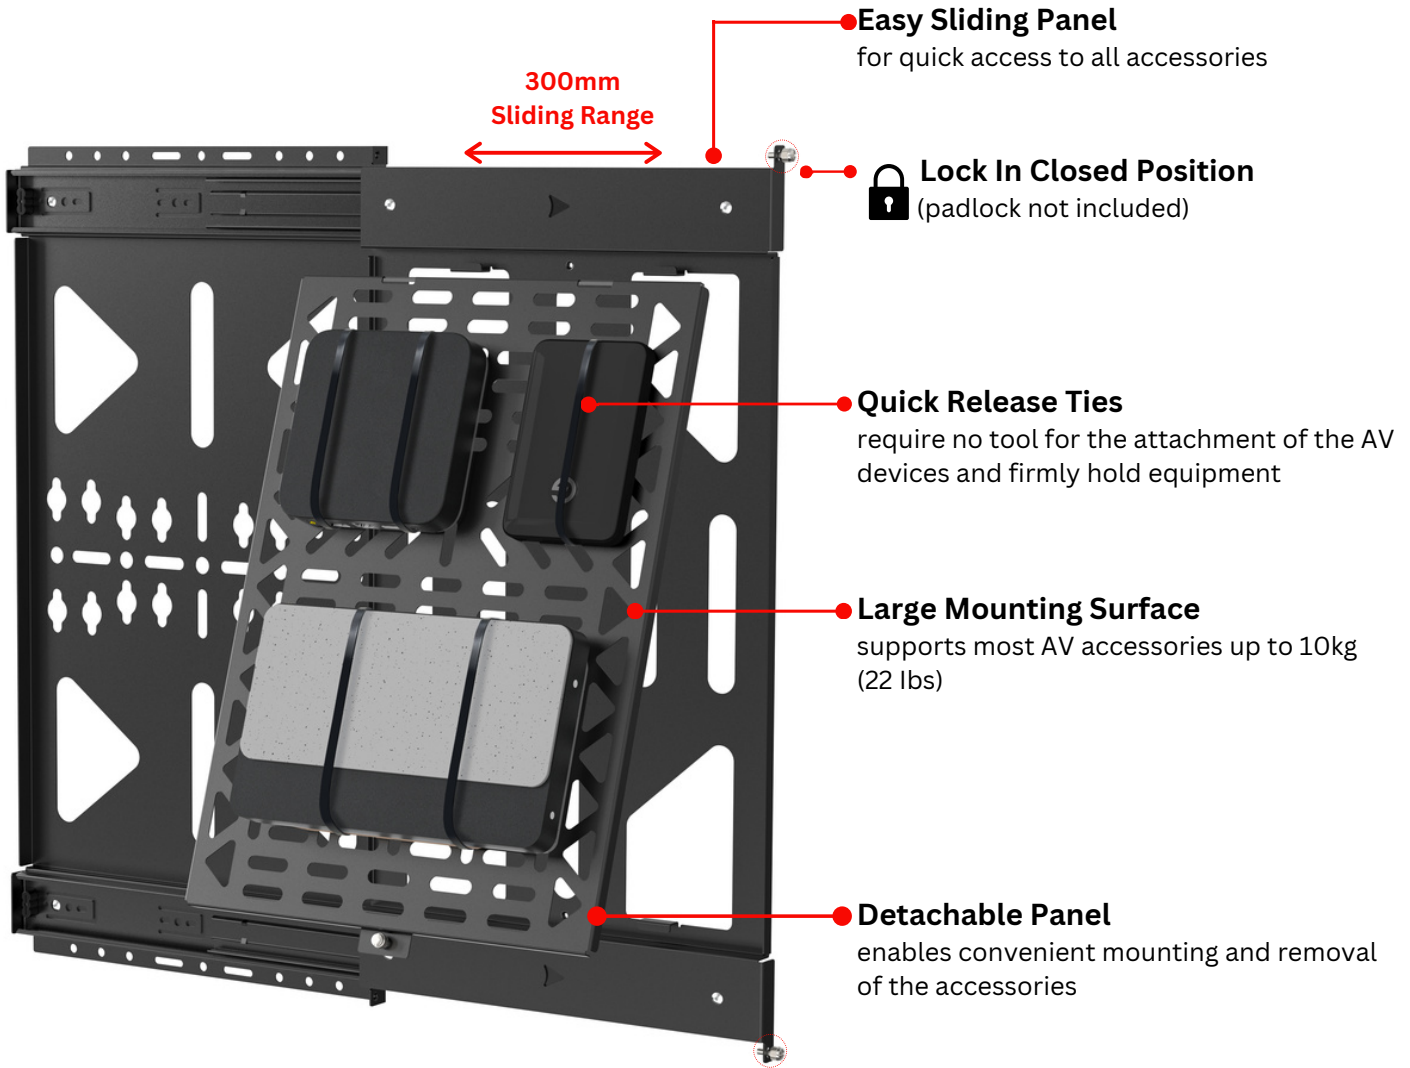

ESAM01

EZYmount

Sliding AV Storage Panel

Two Mounting Options

- Wall Mount
- Rail Mount

Left/Right Side Installation

Sliding AV Storage Panel

Dimensions (mm)

Dimensions (mm)

ESAM01

Dimensions	608x23x582mm (23.9"x0.91"x22.9")
Weight Capacity	10kg (lbs)
Material	Steel

EZYmount
www.ezymount.com.au

Proudly Distributed in Australia by

4/30 Prohasky Street
Port Melbourne, Victoria
3207 Australia