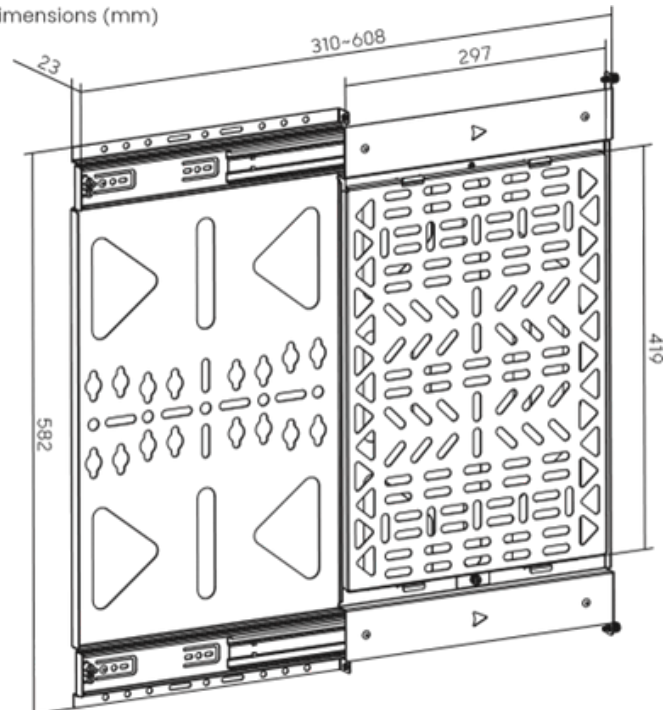

ESAM01

EZYmount

Sliding AV Storage Panel

Two Mounting Options

- Wall Mount
- Rail Mount

Left/Right Side Installation

Sliding AV Storage Panel

Dimensions (mm)

Dimensions (mm)

ESAM01

Dimensions	608x23x582mm (23.9"x0.91"x22.9")
Weight Capacity	10kg (lbs)
Material	Steel

EZYmount
www.ezymount.com.au

Proudly Distributed in Australia by

4/30 Prohasky Street
Port Melbourne, Victoria
3207 Australia